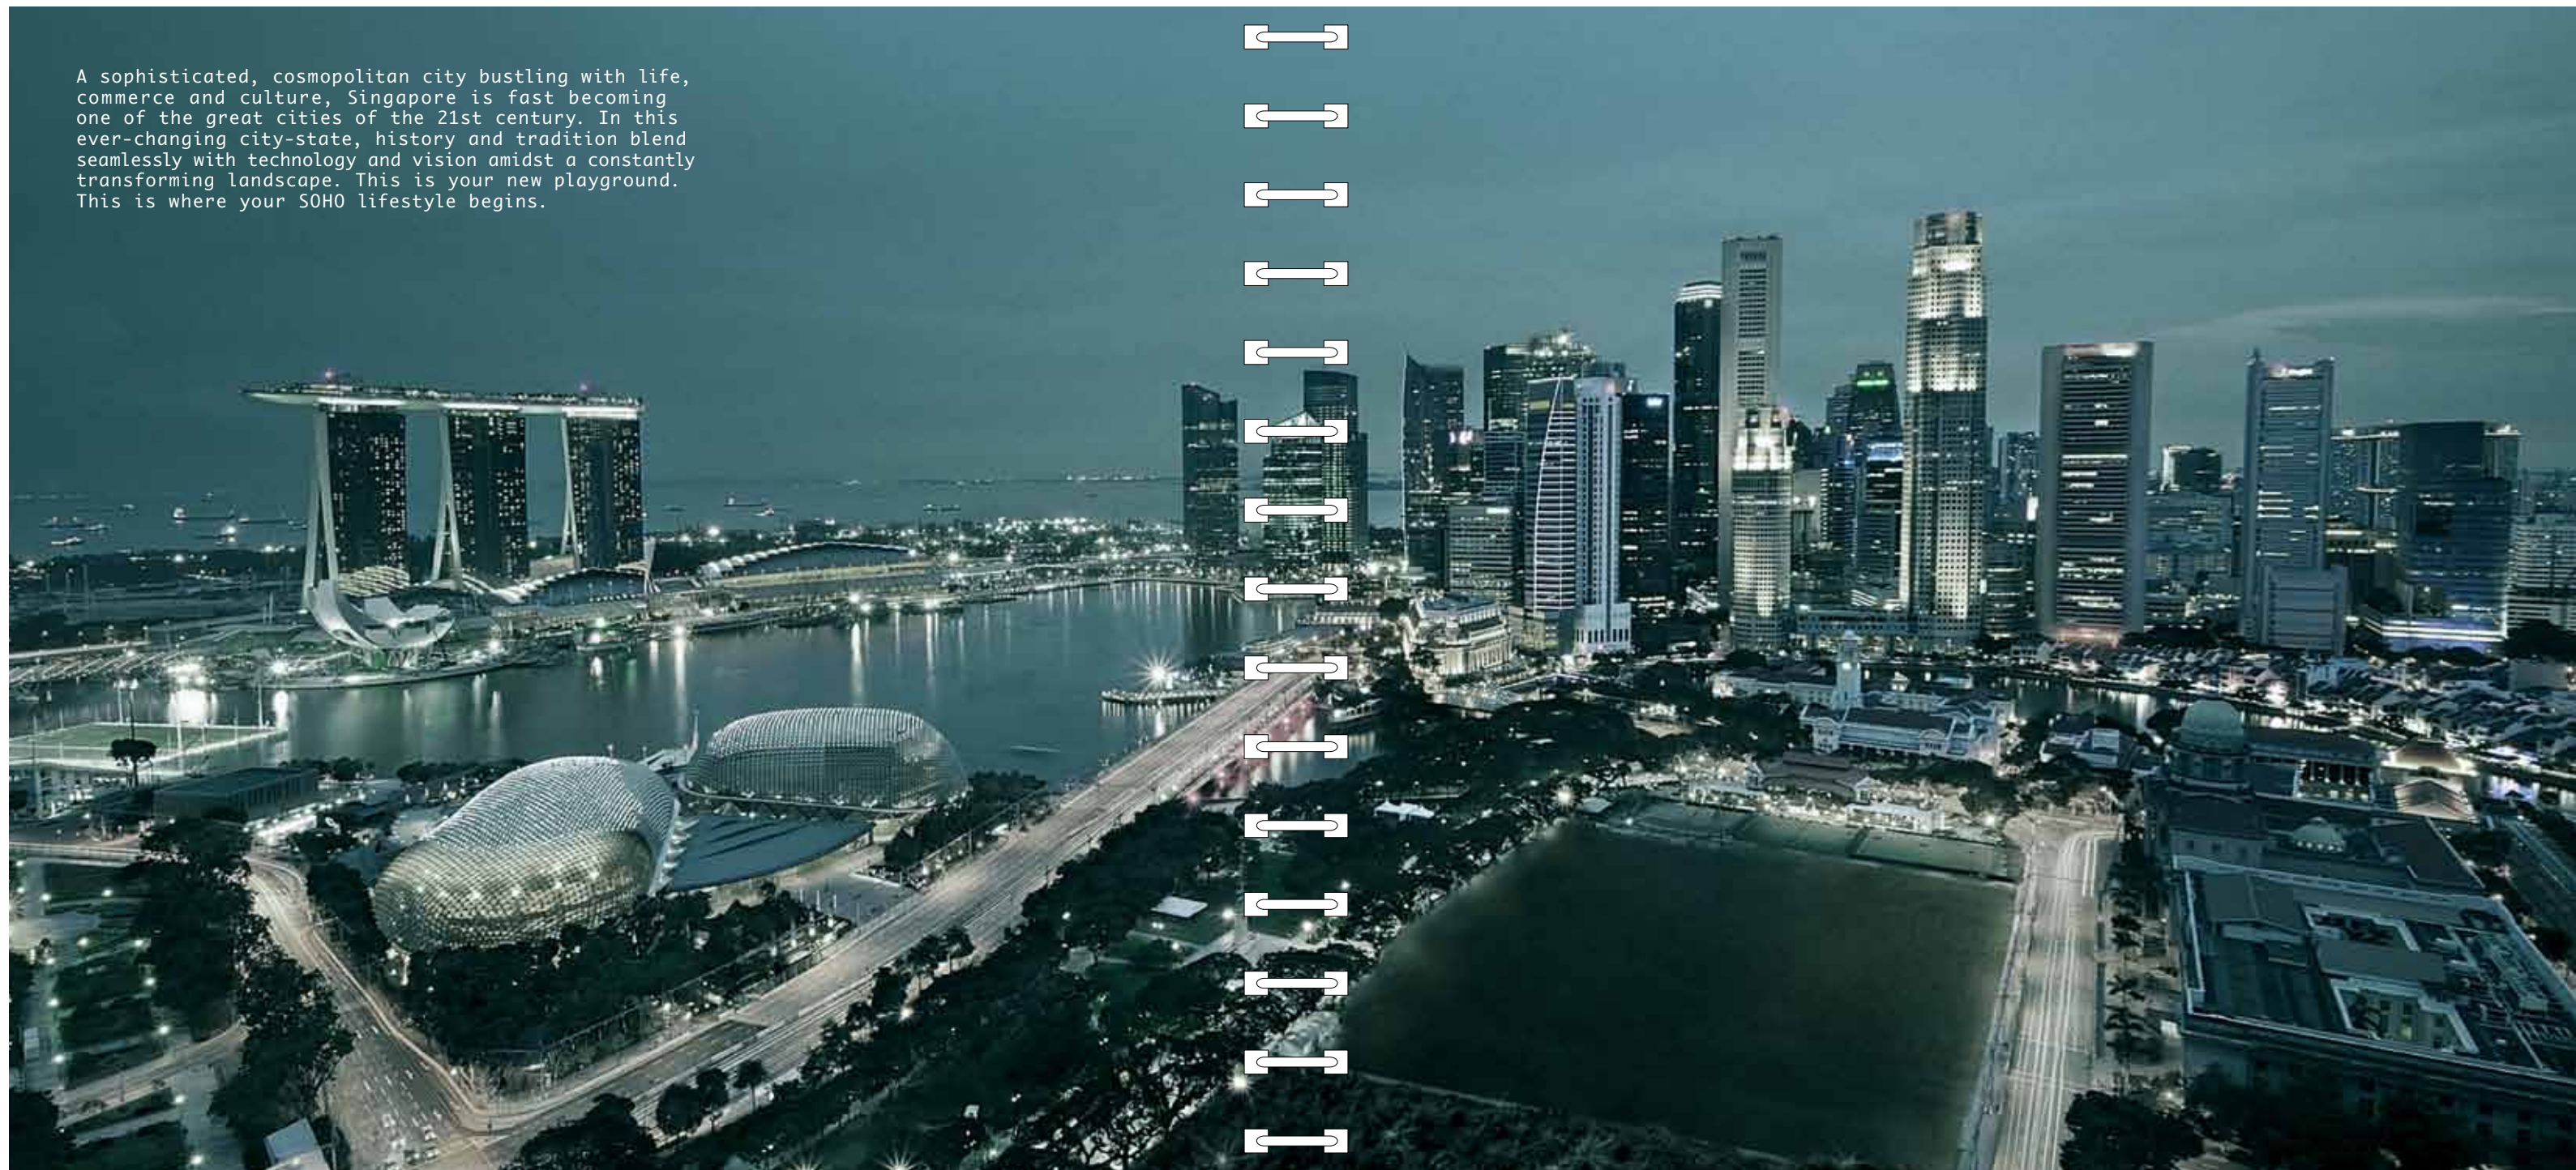

A sophisticated, cosmopolitan city bustling with life, commerce and culture, Singapore is fast becoming one of the great cities of the 21st century. In this ever-changing city-state, history and tradition blend seamlessly with technology and vision amidst a constantly transforming landscape. This is your new playground. This is where your SOHO lifestyle begins.